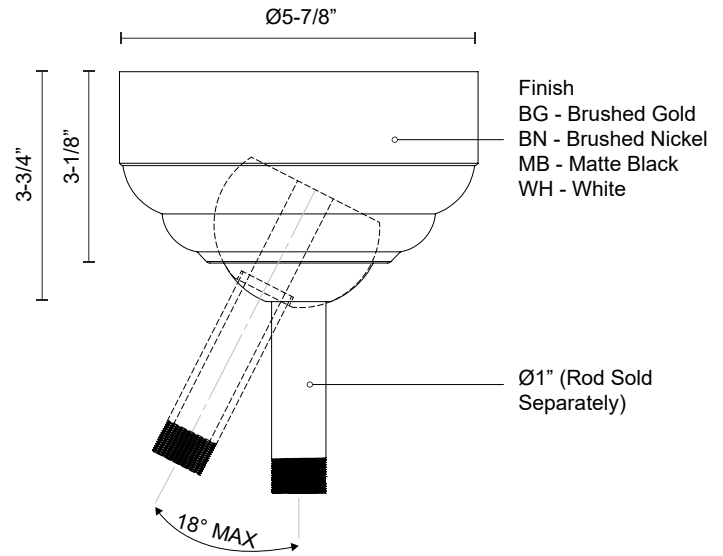

CORONADO CF90960

FANS

PROJECT

CF90960-WH
White

CF90960-MB
Matte Black

SPECIFICATION DETAILS

Fixture Dimensions	D59-5/8" x H15-7/8"
Light Source	LED
Max Wattage	Total 54W Max [18W LED + Max 36W Motor]
Total Lumens	1900lm
Delivered Lumens	1000lm*
Voltage	120V
Color Temperature	3000K
CRI (Ra)	90CRI
LED Rated Life	50,000 hours
Dimming	Remote/Smart Control/Dimming
Diffuser Details	Frosted Polymeric Lens
Rod Length	6" (for different rod length, contact factory)
Sloped Ceiling Adaptable	Yes, Up to 18 Degrees
Location	Damp
Illumination Direction	Down
Canopy Dimensions	D5-7/8" x H2-7/8"
Paint Finish	MB01; WH01;
Minimum Distance to Floor	84"
Ceiling to Blade Distance	10" Minimal
Blade	6 Blades @ 36 Degree Pitch
Control	Remote + Smart Control
Fan RPM	6 Speed (Reversible), 50-102rpm
CFM	7939 MAX
Airflow Efficiency (CFM/WATT)	234 Max
Estimated Yearly Energy Cost (\$)	7
Material	Steel + ABS Blades

Sloped ceiling adaptor for fans. Available in four finishes. Sold separately.

SPECIFICATION DETAILS

Slope Ceiling Adaptor Dimensions	D5-7/8" x H3-3/4"
Sloped Ceiling Adaptable	Yes, Up to 18 Degrees
Location	Damp; Wet (Only CF92952)

SPECIFICATION DETAILS

Downrod Dimensions	<ul style="list-style-type: none"> • D1" x H12" • D1" x H18" • D1" x H24" • D1" x H36" • D1" x H48" • D1" x H60"
Location	Damp; Wet (Only CF92952)

SUGGESTED FAN SELECTION TO WORK WITH DOWNROD