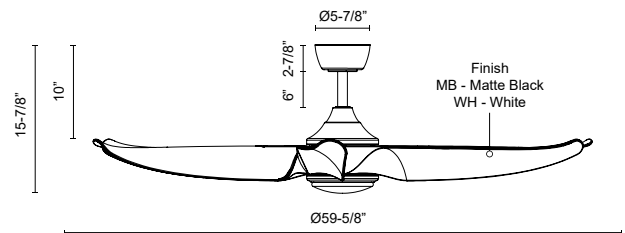

* For custom options, consult factory for details.

* For warranty information, please visit www.kuzcolighting.com/warranty

DESCRIPTION

Discover the Coronado Fan a sleek and modern masterpiece with a hint of industrial flair. With its four blades and striking design, it effortlessly blends aesthetics with functionality. Available in two sizes and three distinctive finishes, the Coronado Fan adapts to your space and style seamlessly. Enjoy the convenience of a smart fan, controllable via the Smart by Bond app or the included handheld remote. With six adjustable speeds, a reverse function, and dimming capabilities on the light kit, the Coronado Fan redefines comfort and sophistication in one elegant package.

- Smart fan technology when you download the Smart by Bond App
- Handheld remote included
- Compatible with iHome, Alexa, and Google products
- Dimmable from 100-10%
- Timed on/off options available

COMMENT

KUZCO

CANADA: 19054 28TH AVENUE - SURREY, BC V3Z 6M3

USA: 3035 E. LONE MOUNTAIN ROAD - LAS VEGAS, NV 89081

WWW.KUZCOLIGHTING.COM

© 2024 KUZCO LIGHTING. ALL RIGHTS RESERVED.