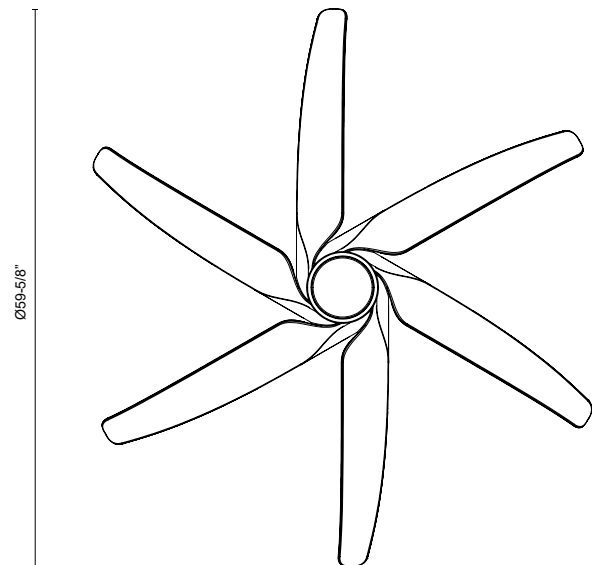

* For custom options, consult factory for details.

* For warranty information, please visit www.kuzcolighting.com/warranty

DESCRIPTION

Discover the Coronado Fan a sleek and modern masterpiece with a hint of industrial flair. With its four blades and striking design, it effortlessly blends aesthetics with functionality. Available in two sizes and three distinctive finishes, the Coronado Fan adapts to your space and style seamlessly. Enjoy the convenience of a smart fan, controllable via the Smart by Bond app or the included handheld remote. With six adjustable speeds, a reverse function, and dimming capabilities on the light kit, the Coronado Fan redefines comfort and sophistication in one elegant package.

- Smart fan technology when you download the Smart by Bond App
- Handheld remote included
- Compatible with iHome, Alexa, and Google products
- Dimmable from 100-10%
- Timed on/off options available

COMMENT

KUZCO

CANADA: 19054 28TH AVENUE - SURREY, BC V3Z 6M3

USA: 3035 E. LONE MOUNTAIN ROAD - LAS VEGAS, NV 89081

WWW.KUZCOLIGHTING.COM

© 2024 KUZCO LIGHTING. ALL RIGHTS RESERVED.