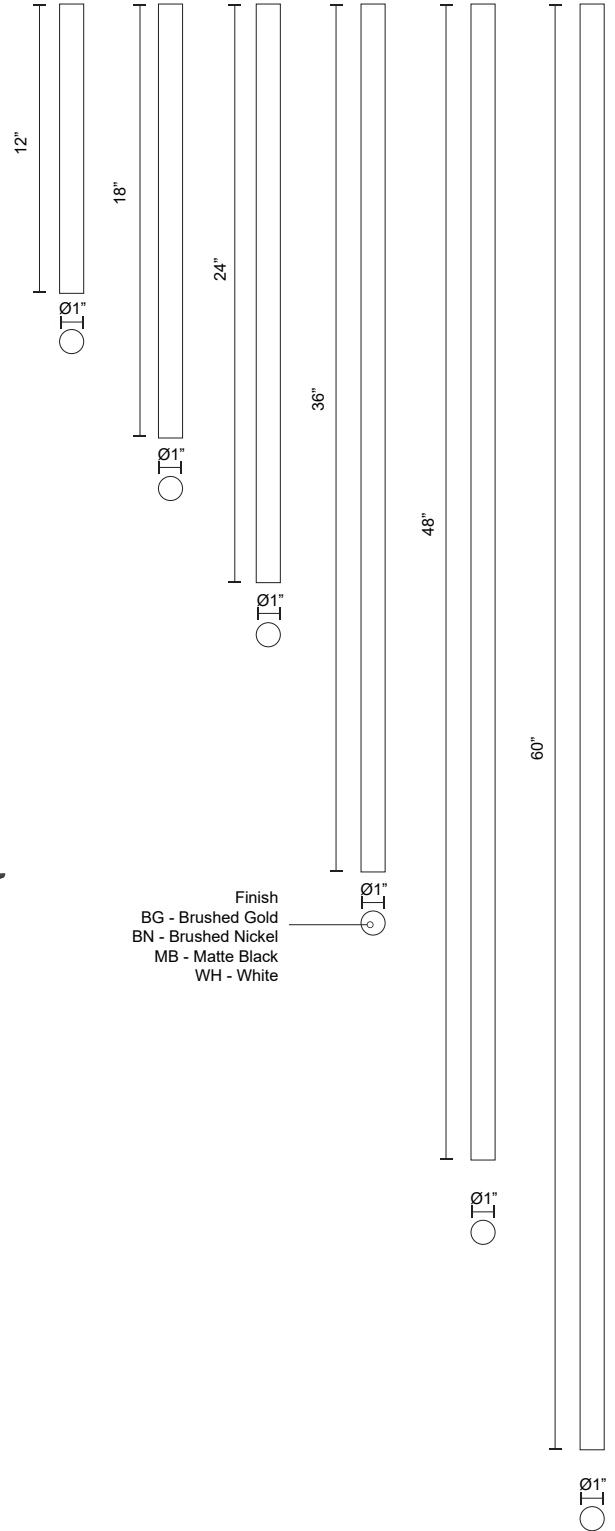

CORONADO CF90960

FANS

PROJECT

CF90960-WH
White

CF90960-MB
Matte Black

SPECIFICATION DETAILS

Fixture Dimensions	D59-5/8" x H15-7/8"
Light Source	LED
Max Wattage	Total 54W Max [18W LED + Max 36W Motor]
Total Lumens	1900lm
Delivered Lumens	1000lm*
Voltage	120V
Color Temperature	3000K
CRI (Ra)	90CRI
LED Rated Life	50,000 hours
Dimming	Remote/Smart Control/Dimming
Diffuser Details	Frosted Polymeric Lens
Rod Length	6" (for different rod length, contact factory)
Sloped Ceiling Adaptable	Yes, Up to 18 Degrees
Location	Damp
Illumination Direction	Down
Canopy Dimensions	D5-7/8" x H2-7/8"
Paint Finish	MB01; WH01;
Minimum Distance to Floor	84"
Ceiling to Blade Distance	10" Minimal
Blade	6 Blades @ 36 Degree Pitch
Control	Remote + Smart Control
Fan RPM	6 Speed (Reversible), 50-102rpm
CFM	7939 MAX
Airflow Efficiency (CFM/WATT)	234 Max
Estimated Yearly Energy Cost (\$)	7
Material	Steel + ABS Blades

SPECIFICATION DETAILS

Downrod Dimensions	<ul style="list-style-type: none"> • D1" x H12" • D1" x H18" • D1" x H24" • D1" x H36" • D1" x H48" • D1" x H60"
Location	Damp; Wet (Only CF92952)

SUGGESTED FAN SELECTION TO WORK WITH DOWNROD